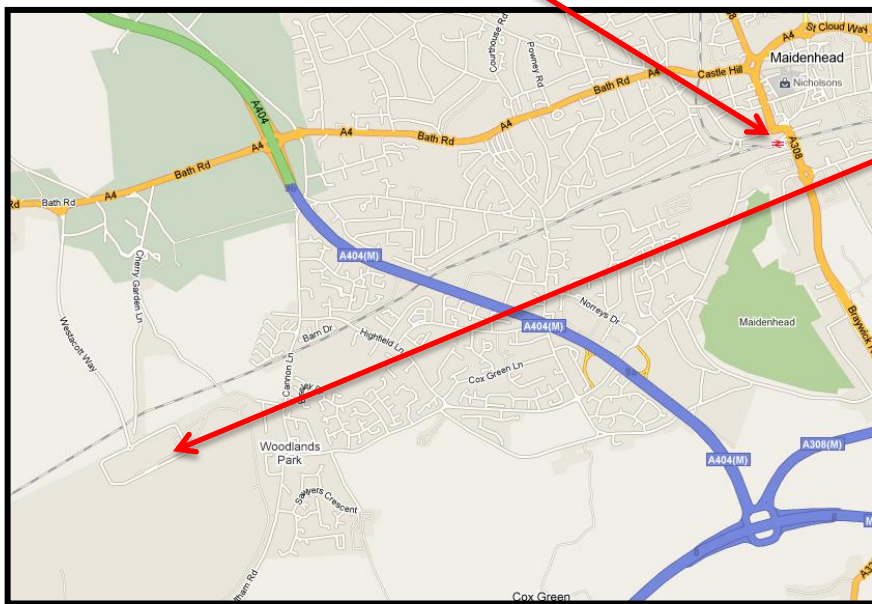

For a list of hotels covering a wider catchment area click [here](#).

For general information on the Maidenhead Area (things to do) please visit:

<http://www.maidenhead.net/>

You can find a map of the GENBAND office location at the link below:

<http://www.genband.com/home/services/training.aspx>

Just click on 'Travel info' under the Maidenhead location address.

The GENBAND office is about 20 -30 mins taxi journey from Heathrow Airport.

Transport

- Taxis can be ordered from Reception
- Bus service to Maidenhead town and Train station
- 14 miles to Heathrow Airport, 28 miles to City of London
- 4 miles to Maidenhead Train station

Maidenhead Train Station